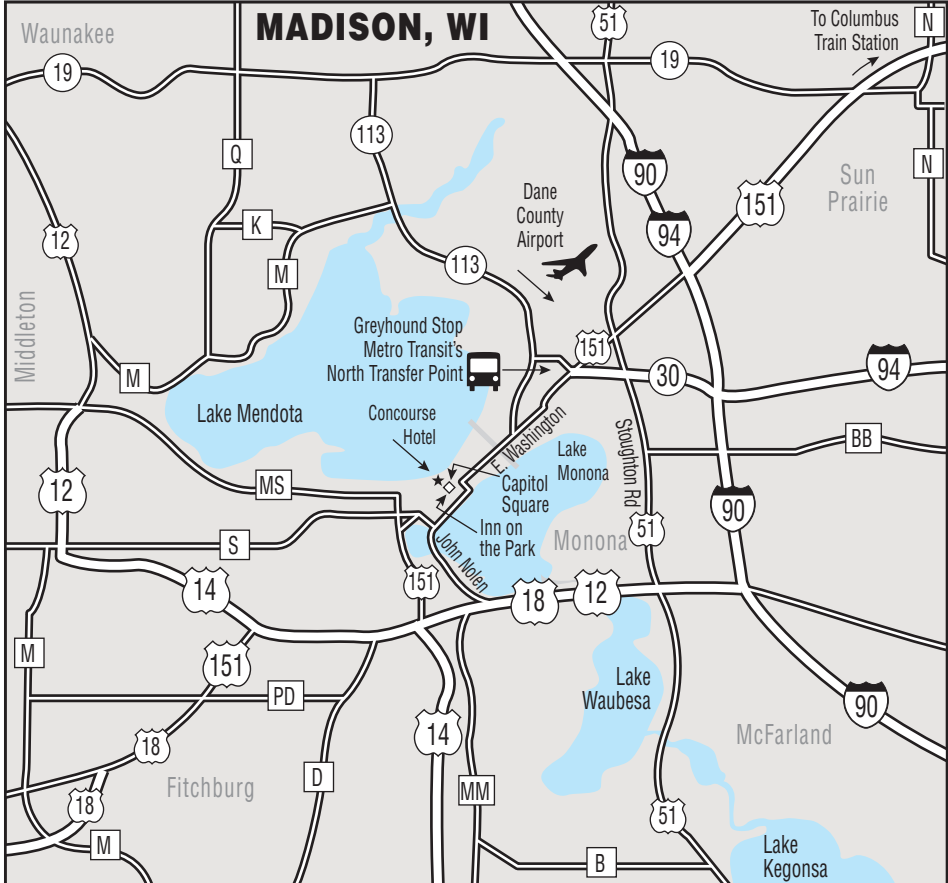

MADISON, WI

Waunakee

To Columbus
Train Station

Sun
Prairie

Dane
County
Airport

Greyhound Stop
Metro Transit's
North Transfer Point

Lake Mendota

Concourse
Hotel

F. Washington
Capitol Square
Inn on the Park

Lake Monona

Monona

Lake Waubesa

McFarland

Lake Kegonsa

Middleton

Fitchburg